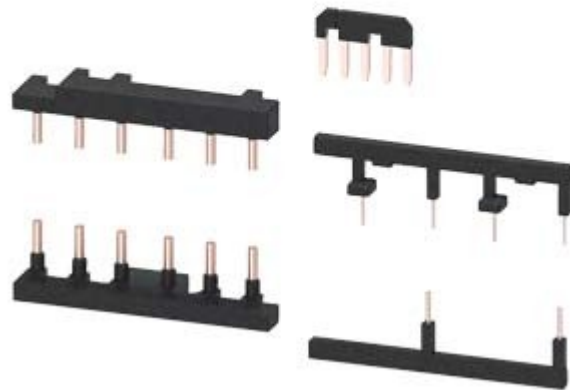

Reference: 3RA2923-2BB1

WIRING KIT, SCREW ELECTRICAL AND MECHANICAL, INCL. MECH. INTERLOCK, FOR WYE-DELTA STARTER, SIZE S0

Buy it at [Electric Automation Network](#)

General technical data:			
product brand name	SIRIUS		
Product designation	wiring module YD contactors S0, screw terminals		
Design of the product	actuating voltage contactor: AC and DC		
Size of contactor	S0		
Installation/ mounting/ dimensions:			
Mounting type	screw fixing		
Certificates/ approvals:			
General Product Approval	Declaration of Conformity	Test Certificates	Shipping Approval
		spezielle Prüfbescheinigungen	
Shipping Approval		other	
		Umweltbestätigung	Bestätigungen